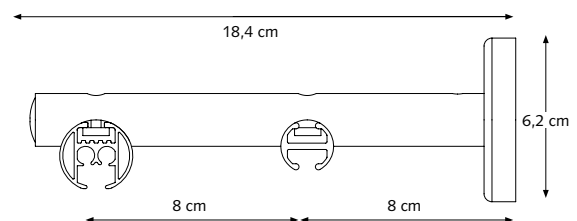

PROFILE

- Shown actual size 1:1
- Weight: 460 grammes per meter
- Aluminium extrusion
- Dimension: 28 mm (1,1")

- 1 CRS coded End pulley
- 2 CRS channel rod
- 3 Traverse cord
- 4 MRS carriers
- 5 Easyflex master carrier 90° left
- 6 Easyflex master carrier 90° right
- 7 CCS cord connector
- 8 Easyflex carriers
- 9 CRS coded end pulley base
- 10 CCS double cord connector

MOUNTING BRACKETS

CRS Ceiling Bracket

CRS Ceiling Support

4 cm (1,6"), 5 cm (2") or 10 cm (4").
20 mm (0,8")/ 28 mm (1,1").

CRS Wall Bracket, single

8 cm (3,1"), 12 cm (4,7") and 16 cm (6,3")
(Base plate for the 12 cm (4,7") and 16 cm bracket is 6,2 cm (2,4"), similar to the double wall brackets.)

CRS Wall Bracket, double

16 cm (6,3")

CRS Wall Bracket, double

16 cm (6,3") Ø 20 mm (0,8") (manual) / 28 mm (1,1") (corded)

CRS Wall Bracket, double

20 cm (7,87") Ø 28 mm (1,1")

APPLICATIONS

Cross-Section Channel Rod with cord connectors and carriers.

PROFILE

- Shown actual size 1:1
- Weight 480 gr/mtr
- Aluminium Extrusion
- Dimension: 28 mm (1,1")

APPLICATIONS

FOR USE IN

Domestic and / or contract market, or at any location where a high quality, elegant and motorized operated channel rod system is required.