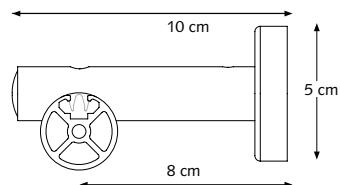

PRODUCT INFORMATION

- Elegant and decorative hand drawn channel rod system
- Curtain rod fitted with eyelets and rings
- Equipped with special inlay for smooth operation and noise reduction
- Available in two dimensions: 20 mm (0,8") and 28 mm (1,1")
- Available in 5 colours: Anthracite-PC, Chrome, Inox-AN, Taupe-PC, Antique-PC
- The brackets and decorative endcaps are available in matching colours
- Wide range of decorative finials offering great variety of design options
- Possibility to use without a finial for inside frame fix
- Length: 5,80 m (19")
- Rod quality: high-grade aluminium, chromated, powder coated or anodized
- Easy and quick assembly

PROFILE

- Shown actual size 1:1
- Aluminium Extrusion
- Track Ø 20 mm (0,8"): Maximum 3 kilograms at a support distance of 1.5 meters.
- Track Ø 28 mm (1,1"): Up to 4 kilograms at a support distance of 2.5 meters.
- Dimensions: 20 mm (0,8") and 28 mm (1,1")

4 cm (1,6"), 5 cm (2") or 10 cm (4").

20 mm (0,8") / 28 mm (1,1").

CRS Wall Bracket, single

8 cm (3,1") Ø 20 (0,8") or 28 mm (1,1").

12 cm (4,7") Ø 20 (0,8") or 28 mm (1,1").

16 cm (6,3") Ø 20 (0,8") or 28 mm (1,1").

CRS Wall Bracket, double

16 cm (6,3") Ø 20 mm (0,8")

16 cm (6,3") Ø 28 mm (1,1")

CRS Wall Bracket, double

16 cm (6,3") Ø 20/28 mm (0,8/1,1")

CRS Wall Bracket, double

20 cm (7,87") Ø 28 mm (1,1")

APPLICATIONS