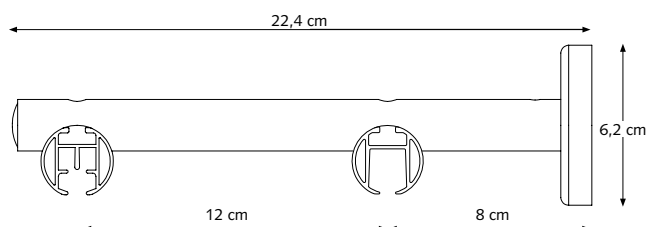

CRS Wall Bracket, double

16 cm (6,3")

CRS Wall Bracket, double

16 cm (6,3") Ø 20 mm (0,8") (manual) / 28 mm (1,1") (corded)

CRS Wall Bracket, double

20 cm (7,87") Ø 28 mm (1,1")

APPLICATIONS

Cross-Section Channel Rod with cord connectors and carriers.

PROFILE

- Shown actual size 1:1
- Weight 480 gr/mtr
- Aluminium Extrusion
- Dimension: 28 mm (1,1")

APPLICATIONS

FOR USE IN

Domestic and / or contract market, or at any location where a high quality, elegant and motorized operated channel rod system is required.

MOUNTING BRACKETS

MRS Ceiling Bracket

CRS Ceiling Suspension Bracket

4 cm (1,6"), 5 cm (2") or 10 cm (4")
20 mm (0,8")/ 28 mm (1,1").

CRS Wall Bracket, single

12 cm (4,7") Ø 20 (0,8") or 28 mm (1,1").
16 cm (6,3") Ø 20 (0,8") or 28 mm (1,1").

CRS Wall Bracket, double with 4 cm wall bracket extension

16 cm (6,3") Ø 20 mm (0,8")
16 cm (6,3") Ø 28 mm (1,1")

CRS Wall Bracket, double

20 cm (7,87") Ø 28 mm (1,1")

COMPATIBLE WITH

www.amx.com

In Concert Partner