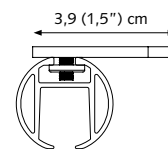

MOUNTING BRACKETS

CRS Ceiling Bracket