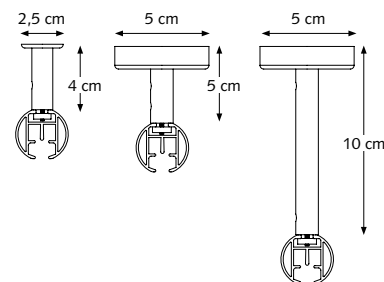

CRS Wall Bracket, double

16 cm (6,3")

CRS Wall Bracket, double

16 cm (6,3") Ø 20 mm (0,8") (manual) / 28 mm (1,1") (corded)

CRS Wall Bracket, double

20 cm (7,87") Ø 28 mm (1,1")

APPLICATIONS

Cross-Section Channel Rod with cord connectors and carriers.

PROFILE

- Shown actual size 1:1
- Weight 480 gr/mtr
- Aluminium Extrusion
- Dimension: 28 mm (1,1")

APPLICATIONS

FOR USE IN

Domestic and / or contract market, or at any location where a high quality, elegant and motorized operated channel rod system is required.

MOUNTING BRACKETS

MRS Ceiling Bracket

CRS Ceiling Suspension Bracket

4 cm (1,6"), 5 cm (2") or 10 cm (4")
20 mm (0,8")/ 28 mm (1,1").

CRS Wall Bracket, single

12 cm (4,7") Ø 20 (0,8") or 28 mm (1,1").
16 cm (6,3") Ø 20 (0,8") or 28 mm (1,1").

CRS Wall Bracket, double with 4 cm wall bracket extension

16 cm (6,3") Ø 20 mm (0,8")
16 cm (6,3") Ø 28 mm (1,1")

CRS Wall Bracket, double

20 cm (7,87") Ø 28 mm (1,1")

COMPATIBLE WITH

www.amx.com

In Concert Partner