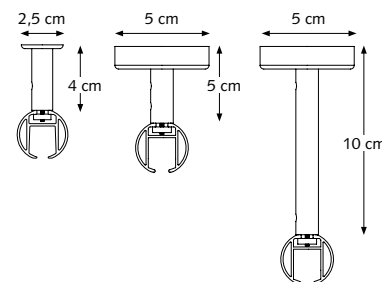

PROFILE

- Shown actual size 1:1
- Aluminium Extrusion
- Weight 20 mm (0,8"): 320 gram per meter
- Weight 28 mm (1,1"): 460 gram per meter
- Dimensions: 20 mm (0,8") and 28 mm (1,1")

- ① CRS channel rod 20 mm (0,8")
- ② CRS channel rod 28 mm (1,1")
- ③ CRS end cap
- ④ CRS carrier
- ⑤ KS shirrtape carrier
- ⑥ CRS wall bracket double

4 cm (1,6"), 5 cm (2") or 10 cm (4")
20 mm (0,8")/ 28 mm (1,1").

CRS Wall Bracket, single

8 cm (3,1") Ø 20 (0,8") or 28 mm (1,1").
12 cm (4,7") Ø 20 (0,8") or 28 mm (1,1").
16 cm (6,3") Ø 20 (0,8") or 28 mm (1,1").

CRS Wall Bracket, double

16 cm (6,3") Ø 20 mm (0,8")
16 cm (6,3") Ø 28 mm (1,1")

CRS Wall Bracket, double

16 cm (6,3") Ø 20/28 mm (0,8/1,1")

CRS Wall Bracket, double

20 cm (7,87") Ø 28 mm (1,1")

FOREST CRS Deco®