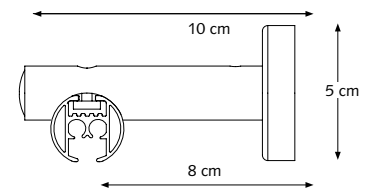

PROFILE

- Shown actual size 1:1
- Weight: 460 grammes per meter
- Aluminium extrusion
- Dimension: 28 mm (1,1")

- 1 CRS coded End pulley
- 2 CRS channel rod
- 3 Traverse cord
- 4 MRS carriers
- 5 Easyflex master carrier 90° left
- 6 Easyflex master carrier 90° right
- 7 CCS cord connector
- 8 Easyflex carriers
- 9 CRS coded end pulley base
- 10 CCS double cord connector

MOUNTING BRACKETS

CRS Ceiling Bracket

CRS Ceiling Support

4 cm (1,6"), 5 cm (2") or 10 cm (4").
20 mm (0,8")/ 28 mm (1,1").

CRS Wall Bracket, single

8 cm (3,1"), 12 cm (4,7") and 16 cm (6,3")
(Base plate for the 12 cm (4,7") and 16 cm bracket is 6,2 cm (2,4"), similar to the double wall brackets.)

CRS Wall Bracket, double

16 cm (6,3")

CRS Wall Bracket, double

16 cm (6,3") Ø 20 mm (0,8") (manual) / 28 mm (1,1") (corded)

CRS Wall Bracket, double

20 cm (7,87") Ø 28 mm (1,1")

APPLICATIONS

Cross-Section Channel Rod with cord connectors and carriers.