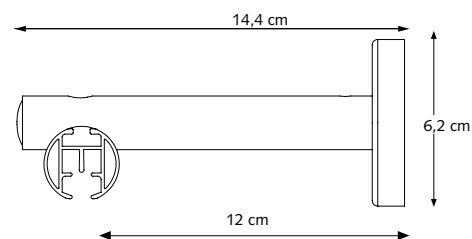

CRS Wall Bracket, double

16 cm (6,3")

CRS Wall Bracket, double

16 cm (6,3") Ø 20 mm (0,8") (manual) / 28 mm (1,1") (corded)

CRS Wall Bracket, double

20 cm (7,87") Ø 28 mm (1,1")

APPLICATIONS

Cross-Section Channel Rod with cord connectors and carriers.

PROFILE

- Shown actual size 1:1
- Weight 480 gr/mtr
- Aluminium Extrusion
- Dimension: 28 mm (1,1")

APPLICATIONS

FOR USE IN

Domestic and / or contract market, or at any location where a high quality, elegant and motorized operated channel rod system is required.

MOUNTING BRACKETS

MRS Ceiling Bracket

CRS Ceiling Suspension Bracket

4 cm (1,6"), 5 cm (2") or 10 cm (4")
20 mm (0,8")/ 28 mm (1,1").

CRS Wall Bracket, single

12 cm (4,7") Ø 20 (0,8") or 28 mm (1,1").
16 cm (6,3") Ø 20 (0,8") or 28 mm (1,1").

CRS Wall Bracket, double with 4 cm wall bracket extension

16 cm (6,3") Ø 20 mm (0,8")
16 cm (6,3") Ø 28 mm (1,1")

CRS Wall Bracket, double

20 cm (7,87") Ø 28 mm (1,1")

COMPATIBLE WITH

www.amx.com

In Concert Partner