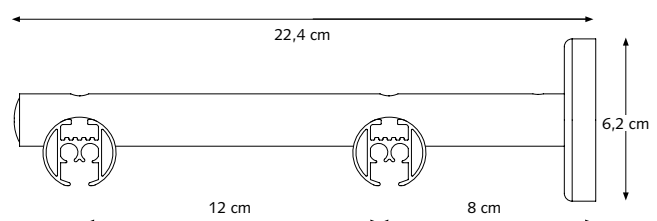

PROFILE

- Shown actual size 1:1
- Weight: 460 grammes per meter
- Aluminium extrusion
- Dimension: 28 mm (1,1")

- 1 CRS coded End pulley
- 2 CRS channel rod
- 3 Traverse cord
- 4 MRS carriers
- 5 Easyflex master carrier 90° left
- 6 Easyflex master carrier 90° right
- 7 CCS cord connector
- 8 Easyflex carriers
- 9 CRS coded end pulley base
- 10 CCS double cord connector

MOUNTING BRACKETS

CRS Ceiling Bracket

CRS Ceiling Support

4 cm (1,6"), 5 cm (2") or 10 cm (4").
20 mm (0,8")/ 28 mm (1,1").

CRS Wall Bracket, single

8 cm (3,1"), 12 cm (4,7") and 16 cm (6,3")
(Base plate for the 12 cm (4,7") and 16 cm bracket is 6,2 cm (2,4"), similar to the double wall brackets.)

CRS Wall Bracket, double

16 cm (6,3")

CRS Wall Bracket, double

16 cm (6,3") Ø 20 mm (0,8") (manual) / 28 mm (1,1") (corded)

CRS Wall Bracket, double

20 cm (7,87") Ø 28 mm (1,1")

APPLICATIONS

Cross-Section Channel Rod with cord connectors and carriers.

PROFILE

- Shown actual size 1:1
- Weight 480 gr/mtr
- Aluminium Extrusion
- Dimension: 28 mm (1,1")

APPLICATIONS

FOR USE IN

Domestic and / or contract market, or at any location where a high quality, elegant and motorized operated channel rod system is required.