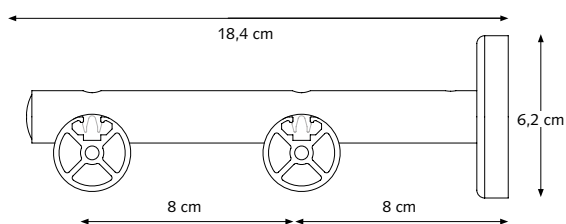

PRODUCT INFORMATION

- Elegant and decorative hand drawn channel rod system
- Curtain rod fitted with eyelets and rings
- Equipped with special inlay for smooth operation and noise reduction
- Available in two dimensions: 20 mm (0,8") and 28 mm (1,1")
- Available in 5 colours: Anthracite-PC, Chrome, Inox-AN, Taupe-PC, Antique-PC
- The brackets and decorative endcaps are available in matching colours
- Wide range of decorative finials offering great variety of design options
- Possibility to use without a finial for inside frame fix
- Length: 5,80 m (19")
- Rod quality: high-grade aluminium, chromated, powder coated or anodized
- Easy and quick assembly

PROFILE

- Shown actual size 1:1
- Aluminium Extrusion
- Track Ø 20 mm (0,8"): Maximum 3 kilograms at a support distance of 1.5 meters.
- Track Ø 28 mm (1,1"): Up to 4 kilograms at a support distance of 2.5 meters.
- Dimensions: 20 mm (0,8") and 28 mm (1,1")

4 cm (1,6"), 5 cm (2") or 10 cm (4").

20 mm (0,8") / 28 mm (1,1").

CRS Wall Bracket, single

8 cm (3,1") Ø 20 (0,8") or 28 mm (1,1").

12 cm (4,7") Ø 20 (0,8") or 28 mm (1,1").

16 cm (6,3") Ø 20 (0,8") or 28 mm (1,1").

CRS Wall Bracket, double

16 cm (6,3") Ø 20 mm (0,8")

16 cm (6,3") Ø 28 mm (1,1")

CRS Wall Bracket, double

16 cm (6,3") Ø 20/28 mm (0,8/1,1")

CRS Wall Bracket, double

20 cm (7,87") Ø 28 mm (1,1")

APPLICATIONS