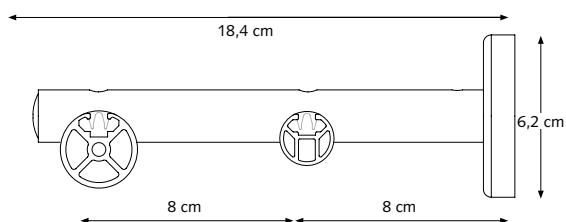

4 cm (1,6"), 5 cm (2") or 10 cm (4").

20 mm (0,8") / 28 mm (1,1").

CRS Wall Bracket, single

8 cm (3,1") Ø 20 (0,8") or 28 mm (1,1").

12 cm (4,7") Ø 20 (0,8") or 28 mm (1,1").

16 cm (6,3") Ø 20 (0,8") or 28 mm (1,1").

CRS Wall Bracket, double

16 cm (6,3") Ø 20 mm (0,8")

16 cm (6,3") Ø 28 mm (1,1")

CRS Wall Bracket, double

16 cm (6,3") Ø 20/28 mm (0,8/1,1")

CRS Wall Bracket, double

20 cm (7,87") Ø 28 mm (1,1")

APPLICATIONS