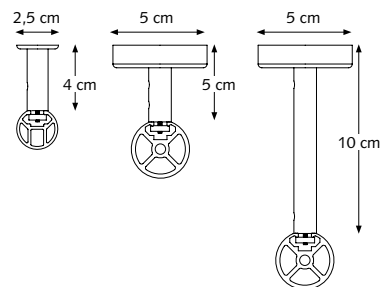

PROFILE

- Shown actual size 1:1
- Aluminium Extrusion
- Track Ø 20 mm (0,8"): Maximum 3 kilograms at a support distance of 1.5 meters.
- Track Ø 28 mm (1,1"): Up to 4 kilograms at a support distance of 2.5 meters.
- Dimensions: 20 mm (0,8") and 28 mm (1,1")

- 1 CRS Deco 20 mm (0,8")
- 2 CRS Deco 28 mm (1,1")
- 3 CRS end cap with 3 grooves
- 4 CRS wall bracket double
- 5 Eyelets with rings
- 6 Deco rod comes with a special inlay on top.

MOUNTING BRACKETS

CRS Ceiling Suspension Bracket

4 cm (1,6"), 5 cm (2") or 10 cm (4").

20 mm (0,8") / 28 mm (1,1").

CRS Wall Bracket, single

8 cm (3,1") Ø 20 (0,8") or 28 mm (1,1").

12 cm (4,7") Ø 20 (0,8") or 28 mm (1,1").

16 cm (6,3") Ø 20 (0,8") or 28 mm (1,1").

CRS Wall Bracket, double

16 cm (6,3") Ø 20 mm (0,8")

16 cm (6,3") Ø 28 mm (1,1")

CRS Wall Bracket, double

16 cm (6,3") Ø 20/28 mm (0,8/1,1")

CRS Wall Bracket, double

20 cm (7,87") Ø 28 mm (1,1")

APPLICATIONS