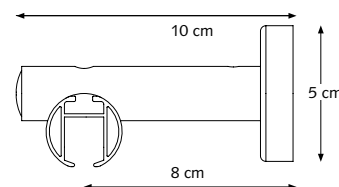

PROFILE

- Shown actual size 1:1
- Aluminium Extrusion
- Weight 20 mm (0,8"): 320 gram per meter
- Weight 28 mm (1,1"): 460 gram per meter
- Dimensions: 20 mm (0,8") and 28 mm (1,1")

- ① CRS channel rod 20 mm (0,8")
- ② CRS channel rod 28 mm (1,1")
- ③ CRS end cap
- ④ CRS carrier
- ⑤ KS shirrtape carrier
- ⑥ CRS wall bracket double

4 cm (1,6"), 5 cm (2") or 10 cm (4")
20 mm (0,8")/ 28 mm (1,1").

CRS Wall Bracket, single

8 cm (3,1") Ø 20 (0,8") or 28 mm (1,1").
12 cm (4,7") Ø 20 (0,8") or 28 mm (1,1").
16 cm (6,3") Ø 20 (0,8") or 28 mm (1,1").

CRS Wall Bracket, double

16 cm (6,3") Ø 20 mm (0,8")
16 cm (6,3") Ø 28 mm (1,1")

CRS Wall Bracket, double

16 cm (6,3") Ø 20/28 mm (0,8/1,1")

CRS Wall Bracket, double

20 cm (7,87") Ø 28 mm (1,1")

FOREST CRS Deco®

PRODUCT INFORMATION

- Elegant and decorative hand drawn channel rod system
- Curtain rod fitted with eyelets and rings
- Equipped with special inlay for smooth operation and noise reduction
- Available in two dimensions: 20 mm (0,8") and 28 mm (1,1")
- Available in 5 colours: Anthracite-PC, Chrome, Inox-AN, Taupe-PC, Antique-PC
- The brackets and decorative endcaps are available in matching colours
- Wide range of decorative finials offering great variety of design options
- Possibility to use without a finial for inside frame fix
- Length: 5,80 m (19")
- Rod quality: high-grade aluminium, chromated, powder coated or anodized
- Easy and quick assembly