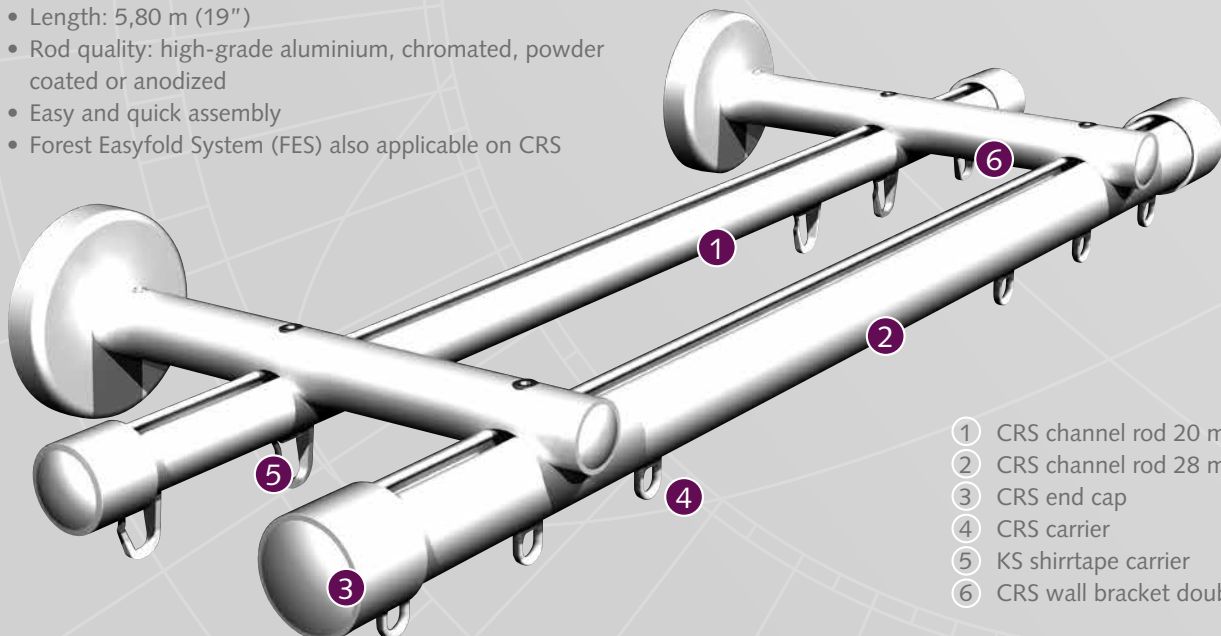

DOMOTICS
READY

REMOTE
CONTROL

MANUAL
OPERATION

FOREST Decorative Rod Series

Elegant and trendy rod systems. Available as manual, chain and motorized systems.

CRS[®]
CRS[®] Deco
CRS[®] Corded
MRS[®] Motorized

THE WORLD BEHIND
your **CURTAINS...**

FOREST CRS®

PRODUCT INFORMATION

- Elegant and trendy hand drawn channel rod system
- Curtain rod fitted with curtain carriers
- Available in two dimensions: 20 mm (0,8") and 28 mm (1,1")
- Bendable, both with an inside and outside corner
- Available in 9 colours: White-PC, Anthracite-PC, Chrome, Inox-PC, Inox-AN, Gold, Bronze, Taupe-PC, Antique-PC
- The brackets and endcaps are available in matching colours
- Inox coloured components can be used for both the Inox and Bronze coloured channel rod
- Wide range of decorative finials offering great variety of design options
- Possibility to use without a finial for inside frame fix
- Length: 5,80 m (19")
- Rod quality: high-grade aluminium, chromated, powder coated or anodized
- Easy and quick assembly
- Forest Easyfold System (FES) also applicable on CRS

PROFILE

- Shown actual size 1:1
- Aluminium Extrusion
- Weight 20 mm (0,8"): 320 gram per meter
- Weight 28 mm (1,1"): 460 gram per meter
- Dimensions: 20 mm (0,8") and 28 mm (1,1")

- ① CRS channel rod 20 mm (0,8")
- ② CRS channel rod 28 mm (1,1")
- ③ CRS end cap
- ④ CRS carrier
- ⑤ KS shirrtape carrier
- ⑥ CRS wall bracket double