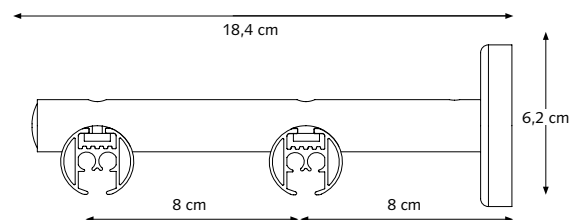

PROFILE

- Shown actual size 1:1
- Weight: 460 grammes per meter
- Aluminium extrusion
- Dimension: 28 mm (1,1")

- 1 CRS coded End pulley
- 2 CRS channel rod
- 3 Traverse cord
- 4 MRS carriers
- 5 Easyflex master carrier 90° left
- 6 Easyflex master carrier 90° right
- 7 CCS cord connector
- 8 Easyflex carriers
- 9 CRS coded end pulley base
- 10 CCS double cord connector

MOUNTING BRACKETS

CRS Ceiling Bracket

CRS Ceiling Support

4 cm (1,6"), 5 cm (2") or 10 cm (4").
20 mm (0,8")/ 28 mm (1,1").

CRS Wall Bracket, single

8 cm (3,1"), 12 cm (4,7") and 16 cm (6,3")
(Base plate for the 12 cm (4,7") and 16 cm bracket is 6,2 cm (2,4"), similar to the double wall brackets.)

CRS Wall Bracket, double

16 cm (6,3")

CRS Wall Bracket, double

16 cm (6,3") Ø 20 mm (0,8") (manual) / 28 mm (1,1") (corded)

CRS Wall Bracket, double

20 cm (7,87") Ø 28 mm (1,1")

APPLICATIONS

Cross-Section Channel Rod with cord connectors and carriers.

PROFILE

- Shown actual size 1:1
- Weight 480 gr/mtr
- Aluminium Extrusion
- Dimension: 28 mm (1,1")

APPLICATIONS

FOR USE IN

Domestic and / or contract market, or at any location where a high quality, elegant and motorized operated channel rod system is required.