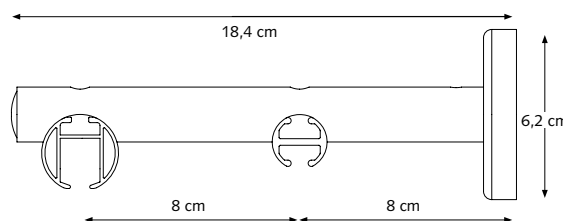

PROFILE

- Shown actual size 1:1
- Aluminium Extrusion
- Weight 20 mm (0,8"): 320 gram per meter
- Weight 28 mm (1,1"): 460 gram per meter
- Dimensions: 20 mm (0,8") and 28 mm (1,1")

- ① CRS channel rod 20 mm (0,8")
- ② CRS channel rod 28 mm (1,1")
- ③ CRS end cap
- ④ CRS carrier
- ⑤ KS shirrtape carrier
- ⑥ CRS wall bracket double

4 cm (1,6"), 5 cm (2") or 10 cm (4")
20 mm (0,8")/ 28 mm (1,1").

CRS Wall Bracket, single

8 cm (3,1") Ø 20 (0,8") or 28 mm (1,1").
12 cm (4,7") Ø 20 (0,8") or 28 mm (1,1").
16 cm (6,3") Ø 20 (0,8") or 28 mm (1,1").

CRS Wall Bracket, double

16 cm (6,3") Ø 20 mm (0,8")
16 cm (6,3") Ø 28 mm (1,1")

CRS Wall Bracket, double

16 cm (6,3") Ø 20/28 mm (0,8/1,1")

CRS Wall Bracket, double

20 cm (7,87") Ø 28 mm (1,1")

FOREST CRS Deco®

PRODUCT INFORMATION

- Elegant and decorative hand drawn channel rod system
- Curtain rod fitted with eyelets and rings
- Equipped with special inlay for smooth operation and noise reduction
- Available in two dimensions: 20 mm (0,8") and 28 mm (1,1")
- Available in 5 colours: Anthracite-PC, Chrome, Inox-AN, Taupe-PC, Antique-PC
- The brackets and decorative endcaps are available in matching colours
- Wide range of decorative finials offering great variety of design options
- Possibility to use without a finial for inside frame fix
- Length: 5,80 m (19")
- Rod quality: high-grade aluminium, chromated, powder coated or anodized
- Easy and quick assembly