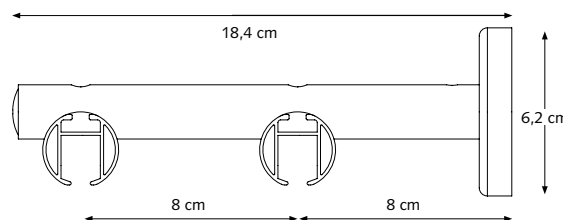

4 cm (1,6"), 5 cm (2") or 10 cm (4")
20 mm (0,8")/ 28 mm (1,1").

CRS Wall Bracket, single

8 cm (3,1") Ø 20 (0,8") or 28 mm (1,1").
12 cm (4,7") Ø 20 (0,8") or 28 mm (1,1").
16 cm (6,3") Ø 20 (0,8") or 28 mm (1,1").

CRS Wall Bracket, double

16 cm (6,3") Ø 20 mm (0,8")
16 cm (6,3") Ø 28 mm (1,1")

CRS Wall Bracket, double

16 cm (6,3") Ø 20/28 mm (0,8/1,1")

CRS Wall Bracket, double

20 cm (7,87") Ø 28 mm (1,1")

FOREST CRS Deco®

PRODUCT INFORMATION

- Elegant and decorative hand drawn channel rod system
- Curtain rod fitted with eyelets and rings
- Equipped with special inlay for smooth operation and noise reduction
- Available in two dimensions: 20 mm (0,8") and 28 mm (1,1")
- Available in 5 colours: Anthracite-PC, Chrome, Inox-AN, Taupe-PC, Antique-PC
- The brackets and decorative endcaps are available in matching colours
- Wide range of decorative finials offering great variety of design options
- Possibility to use without a finial for inside frame fix
- Length: 5,80 m (19")
- Rod quality: high-grade aluminium, chromated, powder coated or anodized
- Easy and quick assembly

PROFILE

- Shown actual size 1:1
- Aluminium Extrusion
- Track Ø 20 mm (0,8"): Maximum 3 kilograms at a support distance of 1.5 meters.
- Track Ø 28 mm (1,1"): Up to 4 kilograms at a support distance of 2.5 meters.
- Dimensions: 20 mm (0,8") and 28 mm (1,1")