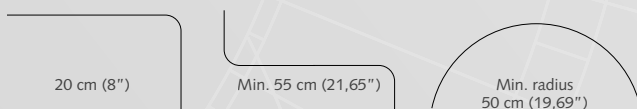

FOR USE IN

Domestic and / or contract market, or at any location where a high quality, elegant and corded operated channel rod system is required.