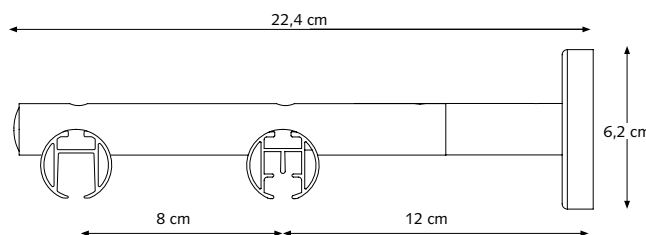

4 cm (1,6"), 5 cm (2") or 10 cm (4")
20 mm (0,8")/ 28 mm (1,1").

CRS Wall Bracket, single

8 cm (3,1") Ø 20 (0,8") or 28 mm (1,1").
12 cm (4,7") Ø 20 (0,8") or 28 mm (1,1").
16 cm (6,3") Ø 20 (0,8") or 28 mm (1,1").

PROFILE

- Shown actual size 1:1
- Weight 480 gr/mtr
- Aluminium Extrusion
- Dimension: 28 mm (1,1")

APPLICATIONS

FOR USE IN

Domestic and / or contract market, or at any location where a high quality, elegant and motorized operated channel rod system is required.

MOUNTING BRACKETS

MRS Ceiling Bracket

CRS Ceiling Suspension Bracket

4 cm (1,6"), 5 cm (2") or 10 cm (4")
20 mm (0,8")/ 28 mm (1,1").

CRS Wall Bracket, single

12 cm (4,7") Ø 20 (0,8") or 28 mm (1,1").
16 cm (6,3") Ø 20 (0,8") or 28 mm (1,1").

CRS Wall Bracket, double with 4 cm wall bracket extension

16 cm (6,3") Ø 20 mm (0,8")
16 cm (6,3") Ø 28 mm (1,1")

CRS Wall Bracket, double

20 cm (7,87") Ø 28 mm (1,1")

COMPATIBLE WITH

www.amx.com

In Concert Partner