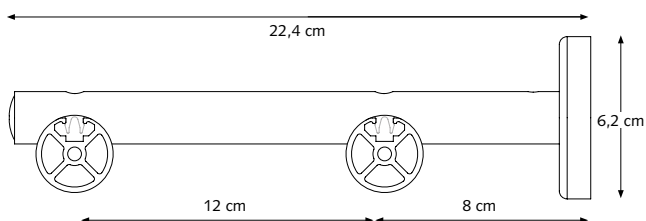

PRODUCT INFORMATION

- Elegant and decorative hand drawn channel rod system
- Curtain rod fitted with eyelets and rings
- Equipped with special inlay for smooth operation and noise reduction
- Available in two dimensions: 20 mm (0,8") and 28 mm (1,1")
- Available in 5 colours: Anthracite-PC, Chrome, Inox-AN, Taupe-PC, Antique-PC
- The brackets and decorative endcaps are available in matching colours
- Wide range of decorative finials offering great variety of design options
- Possibility to use without a finial for inside frame fix
- Length: 5,80 m (19")
- Rod quality: high-grade aluminium, chromated, powder coated or anodized
- Easy and quick assembly

4 cm (1,6"), 5 cm (2") or 10 cm (4").

20 mm (0,8") / 28 mm (1,1").

CRS Wall Bracket, single

8 cm (3,1") Ø 20 (0,8") or 28 mm (1,1").

12 cm (4,7") Ø 20 (0,8") or 28 mm (1,1").

16 cm (6,3") Ø 20 (0,8") or 28 mm (1,1").

CRS Wall Bracket, double

16 cm (6,3") Ø 20 mm (0,8")

16 cm (6,3") Ø 28 mm (1,1")

CRS Wall Bracket, double

16 cm (6,3") Ø 20/28 mm (0,8/1,1")

CRS Wall Bracket, double

20 cm (7,87") Ø 28 mm (1,1")

APPLICATIONS