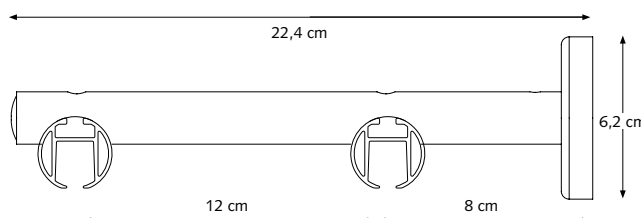

4 cm (1,6"), 5 cm (2") or 10 cm (4")
20 mm (0,8")/ 28 mm (1,1").

CRS Wall Bracket, single

8 cm (3,1") Ø 20 (0,8") or 28 mm (1,1").
12 cm (4,7") Ø 20 (0,8") or 28 mm (1,1").
16 cm (6,3") Ø 20 (0,8") or 28 mm (1,1").

CRS Wall Bracket, double

16 cm (6,3") Ø 20 mm (0,8")
16 cm (6,3") Ø 28 mm (1,1")

CRS Wall Bracket, double

16 cm (6,3") Ø 20/28 mm (0,8/1,1")

CRS Wall Bracket, double

20 cm (7,87") Ø 28 mm (1,1")

FOREST CRS Deco®

PRODUCT INFORMATION

- Elegant and decorative hand drawn channel rod system
- Curtain rod fitted with eyelets and rings
- Equipped with special inlay for smooth operation and noise reduction
- Available in two dimensions: 20 mm (0,8") and 28 mm (1,1")
- Available in 5 colours: Anthracite-PC, Chrome, Inox-AN, Taupe-PC, Antique-PC
- The brackets and decorative endcaps are available in matching colours
- Wide range of decorative finials offering great variety of design options
- Possibility to use without a finial for inside frame fix
- Length: 5,80 m (19")
- Rod quality: high-grade aluminium, chromated, powder coated or anodized
- Easy and quick assembly

PROFILE

- Shown actual size 1:1
- Aluminium Extrusion
- Track Ø 20 mm (0,8"): Maximum 3 kilograms at a support distance of 1.5 meters.
- Track Ø 28 mm (1,1"): Up to 4 kilograms at a support distance of 2.5 meters.
- Dimensions: 20 mm (0,8") and 28 mm (1,1")