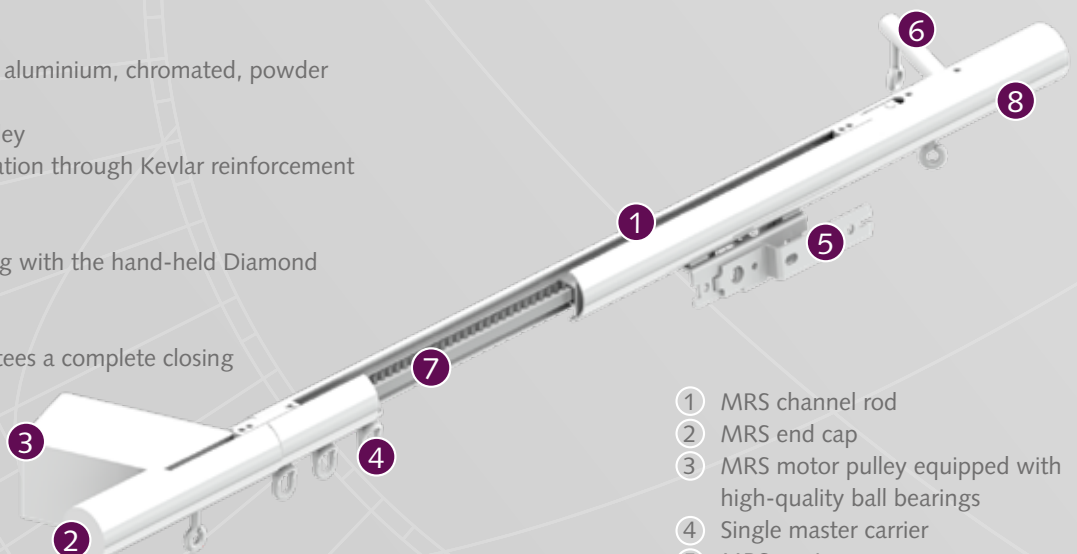

FOREST MRS®

PRODUCT INFORMATION

- Comfortable and luxurious motorized channel rod system
- Curtain rod fitted with curtain carriers
- Two types of motors available:
 - 24 Volt Forest Shuttle with touch impulse
 - 230 Volt FMS with 30, 45 or 60 Watt
- Available dimension: 28 mm (1,1")
- Available in 8 colours: White-PC, Anthracite-PC, Chrome, Inox-PC, Inox-AN, Gold, Taupe-PC, Antique-PC
- The brackets and endcaps are available in matching colours
- Inox coloured components can be used for both the Inox and Bronze coloured channel rod
- Wide range of decorative finials offering great variety of design options
- Length: 5,80 m (19")
- Rod quality: high-grade aluminium, chromated, powder coated or anodized
- Easy-running return pulley
- Smooth and silent operation through Kevlar reinforcement of the transport belt
- Long life-span
- Easy opening and closing with the hand-held Diamond Sense remote control
- Domotica Ready
- Overlap carriers guarantees a complete closing of the curtains
- Forest Easyfold System (FES) also applicable on MRS

7

8

3

- 1 MRS channel rod
- 2 MRS end cap
- 3 MRS motor pulley equipped with high-quality ball bearings
- 4 Single master carrier
- 5 MRS carrier
- 6 CRS wall bracket single
- 7 Kevlar transport belt
- 8 Easy running return pulley