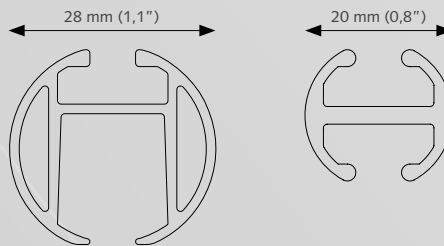

THE WORLD BEHIND
your **CURTAINS...**

FOREST CRS®

PRODUCT INFORMATION

- Elegant and trendy hand drawn channel rod system
- Curtain rod fitted with curtain carriers
- Available in two dimensions: 20 mm (0,8") and 28 mm (1,1")
- Bendable, both with an inside and outside corner
- Available in 9 colours: White-PC, Anthracite-PC, Chrome, Inox-PC, Inox-AN, Gold, Bronze, Taupe-PC, Antique-PC
- The brackets and endcaps are available in matching colours
- Inox coloured components can be used for both the Inox and Bronze coloured channel rod
- Wide range of decorative finials offering great variety of design options
- Possibility to use without a finial for inside frame fix
- Length: 5,80 m (19")
- Rod quality: high-grade aluminium, chromated, powder coated or anodized
- Easy and quick assembly
- Forest Easyfold System (FES) also applicable on CRS

PROFILE

- Shown actual size 1:1
- Aluminium Extrusion
- Weight 20 mm (0,8"): 320 gram per meter
- Weight 28 mm (1,1"): 460 gram per meter
- Dimensions: 20 mm (0,8") and 28 mm (1,1")

- ① CRS channel rod 20 mm (0,8")
- ② CRS channel rod 28 mm (1,1")
- ③ CRS end cap
- ④ CRS carrier
- ⑤ KS shirrtape carrier
- ⑥ CRS wall bracket double

CRS Wall Bracket, double

16 cm (6,3") Ø 20 mm (0,8")

16 cm (6,3") Ø 28 mm (1,1")

CRS Wall Bracket, double

16 cm (6,3") Ø 20/28 mm (0,8/1,1")

CRS Wall Bracket, double

20 cm (7,87") Ø 28 mm (1,1")

APPLICATIONS

CRS Wall Bracket, double

16 cm (6,3")

CRS Wall Bracket, double

16 cm (6,3") Ø 20 mm (0,8") (manual) / 28 mm (1,1") (corded)

CRS Wall Bracket, double

20 cm (7,87") Ø 28 mm (1,1")

APPLICATIONS

Cross-Section Channel Rod with cord connectors and carriers.